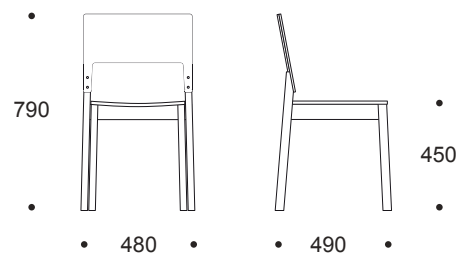

CHAIR 14, SEAT UPHOLSTERED

Wooden chair with charmingly simple and contemporary design in both.

Frame of the chair is made from solid birch. Seat and backrest birch plywood. Finished with a slightly white tone varnish, so the wood tone is naturally light birch. Seat upholstered.

Legs include plastic floor glides. Chairs are stackable. Weight 5,2 kg.

FABRICS

- Bondai (150000 Martindale)
- Fighter (130000 Martindale)
- Advantage (90000 Martindale)
- Relax Flex (100000 Martindale)

High children's chair
14 mini 50cm with armrest