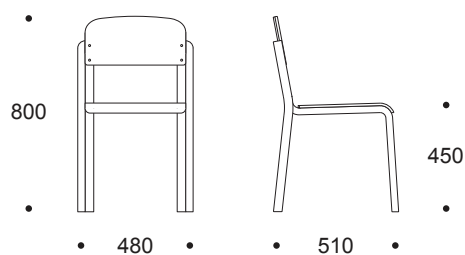

CHAIR 17

Light and tightly stackable wooden chair

- Material of the frame birch plywood
- Finished in natural polished varnish
- Legs include plastic floor glides
- Stackable
- Weight 4,7 kg

ADDITIONAL FINISHING OPTIONS