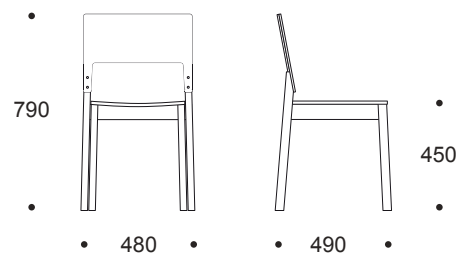

CHAIR 14, SEAT UPHOLSTERED

Wooden chair with charmingly simple and contemporary design in both.

Frame of the chair is made from solid birch. Seat and backrest birch plywood. Finished with a slightly white tone varnish, so the wood tone is naturally light birch. Seat upholstered.

Legs include plastic floor glides. Chairs are stackable. Weight 5,2 kg.

FABRICS

- Bondai (150000 Martindale)
- Fighter (130000 Martindale)
- Advantage (90000 Martindale)
- Relax Flex (100000 Martindale)

High children's chair
14 mini 50cm with armrest