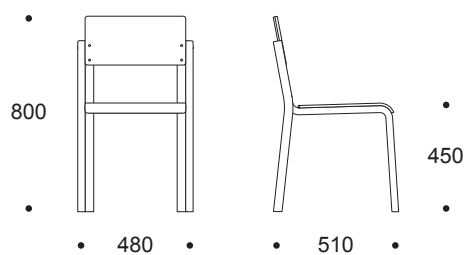

CHAIR 16

Light and tightly stackable wooden chair

- Material of the frame birch plywood
- Finished in natural polished varnish
- Legs include plastic floor glides
- Stackable
- Weight 4,7 kg

ADDITIONAL FINISHING OPTIONS