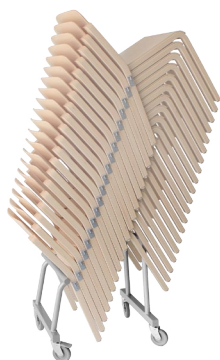

CHAIR 16

Light and tightly stackable wooden chair

- Material of the frame birch plywood
- Finished in natural polished varnish
- Legs include plastic floor glides
- Stackable
- Weight 4,7 kg

ADDITIONAL FINISHING OPTIONS

- Stained + varnished (MOQ 50 chairs)
- Seat upholstered
- Seat and backrest upholstered
- Seat and backrest covered with laminate

OPTIONAL EQUIPMENT

- Row linking
- Felt floor glides
- Trolley for chairs (on one trolley go 10 chairs)

Light construction

Tightly stackable

Row linking

Felt glide

Trolley for chairs