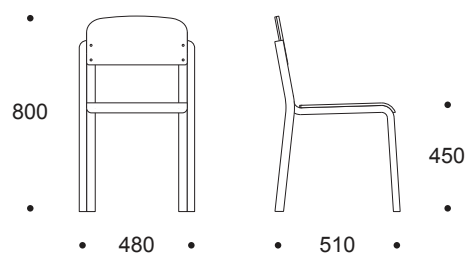

CHAIR 17, UPHOLSTERED

Light and tightly stackable wooden chair

- Material of the frame birch plywood
- Finished in natural polished varnish
- Seat and backrest upholstered
- Legs include plastic floor glides
- Stackable
- Weight 4,9 kg