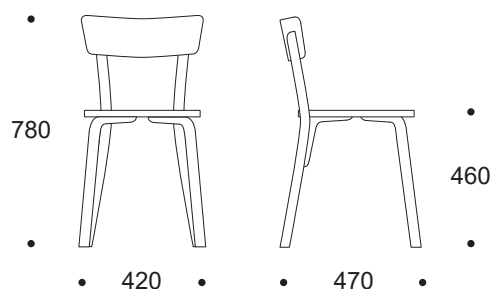

CHAIR 54

Lightweight and comfortable chair suitable for cafeterias or canteens.

- Material of the frame birch plywood
- Finished in natural polished varnish
- Legs include plastic floor glides
- Chair can be hung under a table (accessory of tables)
- Stackable 3-4 chairs
- Weight 4,4 kg