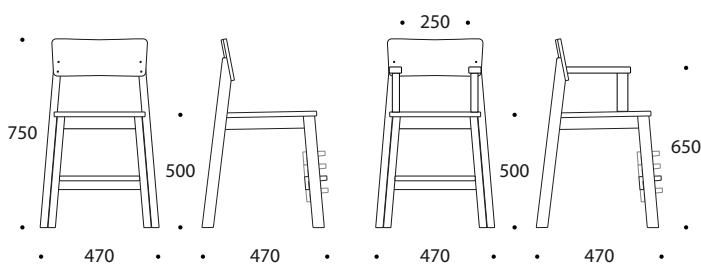

# 12 MINI 50 CM

High chair is suitable for children with different ages. Footrest of the chair is adjustable according to child height in 4 levels. Chair fit together with table in height 72 cm.

- \* frame birch solid wood; seat and backrest birch plywood
- \* wooden parts are finished in natural polished varnish
- \* height adjustable footrest (4 levels)
- \* plastic floor glides
- \* chair can be hung under a table (accessory of tables)
- \* stackable
- \* weight 4,1kg

Stackable

Height adjustable footrest in 4 levels

12 mini 50cm,  
WITH LAMINATE

12 mini 50cm,  
WITH SAFETY BAR  
weight 4,9kg

12 mini 50cm,  
WITH ARMREST  
weight 4,7kg

Chair can be hung  
under a table