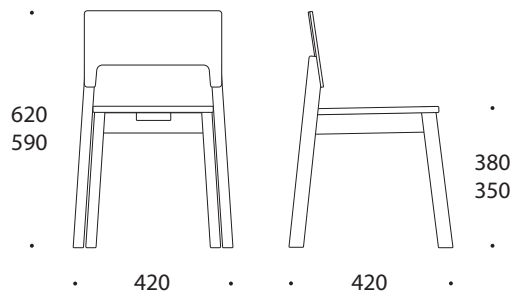

# 14 MINI

Stackable chair for a playgroup or primary school. Material birch solid wood and plywood. Available in seat height 35 and 38cm.

- \* frame birch solid wood; seat and backrest birch plywood
- \* wooden parts are finished in natural polished varnish
- \* plastic floor glides
- \* stackable
- \* weight 3,4 kg

## OTHER PRODUCTS OF THIS GROUP

Table 120x60 H64; 59; 72 cm with solid wood legs

14 mini 50cm with safetybar

14 mini 50cm with armrest

14 mini 50cm