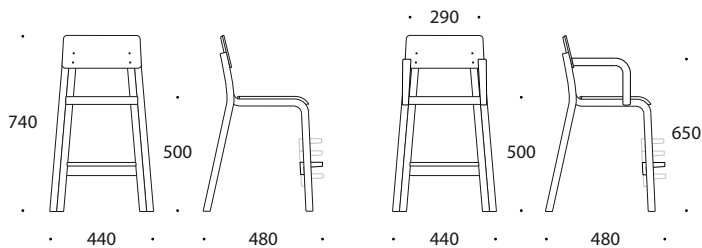

16 MINI 50 CM

High chair is suitable for children with different ages. Footrest of the chair is adjustable according to child height. Chair is suitable for table height 72cm.

- * material birch plywood
- * finished in natural polished varnish
- * height adjustable footrest (4 levels)
- * plastic floor glides
- * stackable
- * weight 3,8 kg (without armrest)

ADDITIONAL OPTIONS

- * with armrest (NB! armchair is not stackable)
- * seat and back covered with laminate
- * felt floor glides

Height adjustable footrest
4 levels

16 mini 50cm, with armrest
Weight 4,4 kg

OTHER PRODUCTS OF THIS GROUP

16 mini 50cm,
with laminate

Adult chair 16,
seat upholstered

Tables 120x60 H72 cm,
120x80 H72 cm,
birch laminate

Semi-circle or trapezoid
120x60 H72 cm,
birch laminate