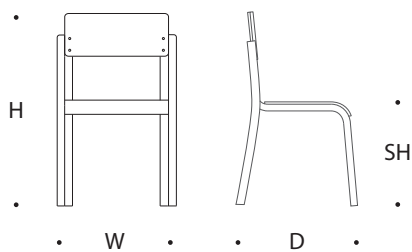

16 MINI

Comfortable and light chair for a playgroup or nursery school.

Available in seat heights 21; 26; 31; 35 and 38 cm.

- * material birch plywood
- * finished in natural polished varnish
- * felt or plastic floor glides
- * stackable
- * weight 2,3-2,6 kg

WHY PREFER THIS CHILDREN'S CHAIR?

- there isn't any sharp corners – it's child friendly
- very stable
- strong
- easy to clean
- stackable

TABLE OF DIMENSIONS (MM). CHILD'S GROWTH, SUITABLE SEAT HEIGHT AND GENERAL DIMENSIONS OF CHAIRS

Child's growth	Seat height (SH)	Height (H)	Width (W)	Depth (D)
1330-1590	380	650	370	410
1190-1420	350	620	370	400
1080-1210	310	540	340	340
930-1160	260	490	340	320
800-950	210	440	340	300

OTHER PRODUCTS OF THIS GROUP

16 MINI WITH LAMINATE

16 MINI 50CM

16 MINI 50CM,
WITH LAMINATE

Children's TABLE, available in
various profiles and sizes