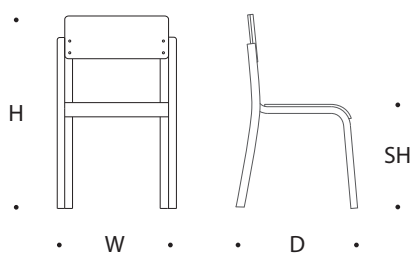

16 MINI WITH LAMINATE

Comfortable and light chair for a playgroup or nursery school. Available in seat heights 21; 26; 31; 35 and 38 cm.

- * material birch plywood
- * finished in natural polished varnish
- * seat and backrest covered with laminate
- * felt or plastic floor glides
- * stackable
- * weight 2,4 - 2,9 kg

WHY PREFER THIS CHILDREN'S CHAIR?

- there isn't any sharp corners – it's child friendly
- very stable
- strong
- easy to clean
- stackable

TABLE OF DIMENSIONS (MM). CHILD'S GROWTH, SUITABLE SEAT HEIGHT AND GENERAL DIMENSIONS OF CHAIRS

Child's growth	Seat height (SH)	Height (H)	Width (W)	Depth (D)
1330-1590	380	650	370	410
1190-1420	350	620	370	400
1080-1210	310	540	340	340
930-1160	260	490	340	320
800-950	210	440	340	300

STANDARD LAMINATES

OTHER PRODUCTS OF THIS GROUP

16 MINI

16 MINI 50CM,
WITH LAMINATE

16 MINI 50CM

Children's table, available in various profiles and sizes