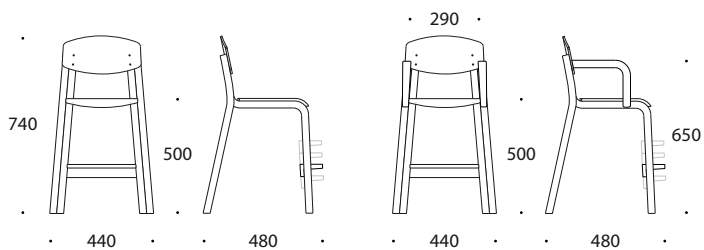

18 MINI 50 CM

High chair is suitable for children with different ages. Footrest of the chair is adjustable according to child height. Chair is suitable for table height 72cm.

- * material birch plywood
- * finished in natural polished varnish
- * height adjustable footrest (4 levels)
- * plastic floor glides
- * stackable
- * weight 3,8 kg (with armrest 4,4 kg)

ADDITIONAL OPTIONS

- * with armrest (NB! armchair is not stackable)
- * seat and back covered with laminate
- * felt floor glides

Height adjustable footrest
4 levels

Stackable

OTHER PRODUCTS OF THIS GROUP

18 mini 50cm,
with laminate

18 mini 50cm, with armrest
with laminate

Adult chair 17,
upholstered

Tables 120x60 H72 cm,
120x80 H72 cm,
birch laminate