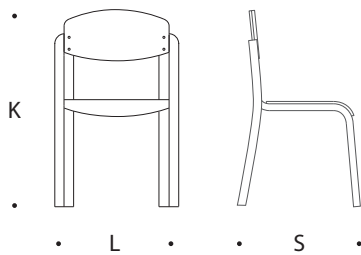

## 18 MINI WITH LAMINATE

Comfortable and light chair for a playgroup or nursery school.  
Available in seat heights 21; 26; 31; 35 and 38 cm.

- \* material birch plywood
- \* finished in natural polished varnish
- \* seat and backrest covered with laminate
- \* felt or plastic floor glides
- \* stackable
- \* weight 2,4 - 2,9 kg

### TABLE OF DIMENSIONS (MM). CHILD'S GROWTH, SUITABLE SEAT HEIGHT AND GENERAL DIMENSIONS OF CHAIRS

Child's growth	Seat height (SH)	Height (H)	Width (W)	Depth (D)
1330-1590	380	650	370	410
1190-1420	350	620	370	400
1080-1210	310	540	340	340
930-1160	260	490	340	320
800-950	210	400	300	280

### OTHER PRODUCTS OF THIS GROUP

18 MINI

18 MINI 50CM,  
WITH LAMINATE

18 MINI 50CM

Children's table, available in  
various profiles and sizes