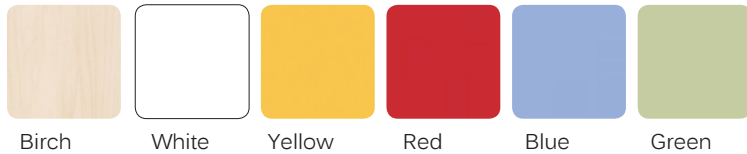

## 18 MINI WITH LAMINATE

Comfortable and light chair for a playgroup or nursery school.  
Available in seat heights 21; 26; 31; 35 and 38 cm.

- \* material birch plywood
- \* finished in natural polished varnish
- \* seat and backrest covered with laminate
- \* felt or plastic floor glides
- \* stackable
- \* weight 2,4 - 2,9 kg

### TABLE OF DIMENSIONS (MM). CHILD'S GROWTH, SUITABLE SEAT HEIGHT AND GENERAL DIMENSIONS OF CHAIRS

Child's growth	Seat height (SH)	Height (H)	Width (W)	Depth (D)
1330-1590	380	650	370	410
1190-1420	350	620	370	400
1080-1210	310	540	340	340
930-1160	260	490	340	320
800-950	210	400	300	280

### STANDARD LAMINATES