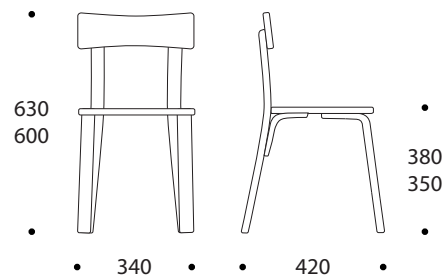

50 MINI

Comfortable children's chair for a playgroup or primary school. Chairs have curved back legs to prevent tipping. Round corners provide additional safety. Available in seat heights 35 and 38 cm.

- * material birch plywood
- * finished in natural polished varnish
- * felt or plastic floor glides
- * weight 3,1-3,3 kg

WHY PREFER THIS CHILDREN'S CHAIR?

- chair has curved back legs to prevent tipping
- there isn't any sharp corners – it's child friendly
- very stable
- strong
- easy to clean

OTHER PRODUCTS OF THIS GROUP

Children's table 120x60 cm
H64; 59 cm,
birch laminate

Semi-circle table 120x60
H64; 59 cm,
birch laminate

50 MINI
with laminate

Chair 50, for adults