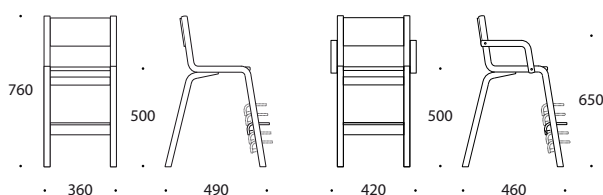

# 60 MINI 50 CM

High chair is suitable for children with different ages. Footrest of the chair is adjustable according to child height. Chair is suitable for table height 72cm.

- \* material birch plywood
- \* finished in natural polished varnish
- \* height adjustable footrest (5 levels)
- \* plastic floor glides
- \* chair can be hung under a table (accessory of tables)
- \* weight 4,3 kg

## DIMENSIONS

60 mini 50cm with armrest

Seat and back with laminate

Felt floor glide

## OTHER PRODUCTS OF THIS GROUP

Adult chair 16, seat upholstered

Table 120x60 H72 cm, birch laminate, with hangers of chairs

Semi-circle table 120x60 H72 cm, birch laminate