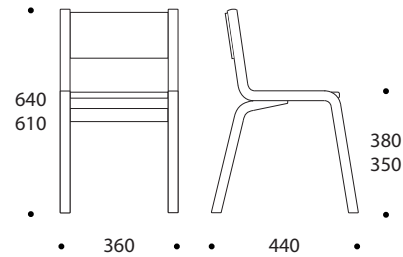

# 60 MINI

Comfortable children's chair for a playgroup or nursery school.

Material birch plywood. Finished in natural polished varnish. Available in seat heights 35 and 38 cm.

## WHY PREFER THIS CHILDREN'S CHAIR?

- chair has curved back legs to prevent tipping
- there isn't any sharp corners – it's child friendly
- very stable
- strong
- easy to clean

Available in seat heights 35 and 38 cm.

## OTHER PRODUCTS OF THIS GROUP

Children's table  
120x60 H 64; 59 cm,  
birch laminate

Semi-circle table  
120x60 H64; 59 cm,  
birch laminate

60 MINI WITH LAMINATE

60 MINI 50 CM