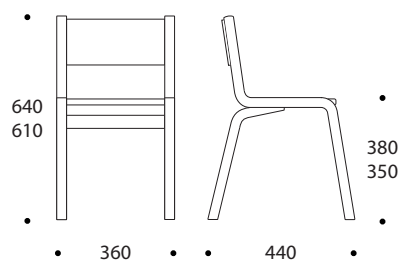

## 60 MINI WITH LAMINATE

Comfortable children's chair for a playgroup or nursery school.

Material birch plywood. Seat and backrest covered with laminate. Round corners provide additional safety. Available in seat heights 35 and 38 cm.

### ADDITIONAL OPTIONS

- \* with armrest
- \* felt glides

60 mini, with armrest

**LAMINATE** is a surface material which is used on furniture details that demand high resistance.

Children's chair has laminated backrest and seat. It is possible to choose among birch imitation laminate or colored laminate. Laminate is wearproof, durable to scratches and bumps. Surface is easy to clean. As laminate is sunfast, the colorful appearance of the chair stays changeless for years.

### OTHER PRODUCTS OF THIS GROUP

Children's table  
120x60 H 64; 59 cm,  
with birch laminate

Semi-circle table  
120x60 H64; 59 cm,  
with birch laminate

60 MINI

60 MINI 50CM,  
WITH LAMINATE