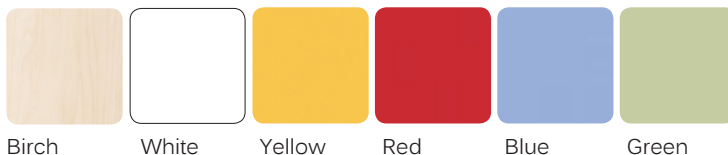

## 60 MINI WITH LAMINATE

Comfortable children's chair for a playgroup or nursery school.

Material birch plywood. Seat and backrest covered with laminate. Round corners provide additional safety. Available in seat heights 35 and 38 cm.

### ADDITIONAL OPTIONS

- \* with armrest
- \* felt glides

60 mini, with armrest

**LAMINATE** is a surface material which is used on furniture details that demand high resistance.

Children's chair has laminated backrest and seat. It is possible to choose among birch imitation laminate or colored laminate. Laminate is wearproof, durable to scratches and bumps. Surface is easy to clean. As laminate is sunfast, the colorful appearance of the chair stays changeless for years.

### PIXNER STANDARD LAMINATES