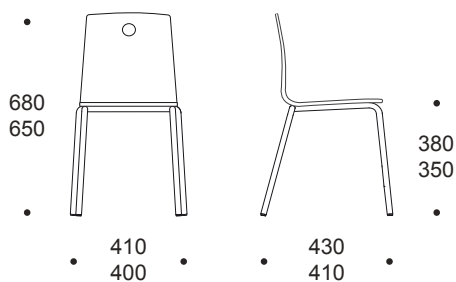

# 71 MINI

Highly durable and modern chair for a playgroup or primary school.  
Available in seat heights 35 and 38 cm.

- \* material of the seat birch plywood
- \* plywood seat is finished in natural polished varnish
- \* frame Ø19mm
- \* frame covered with powder paint, tone RAL 9006
- \* felt glides
- \* hole in the backrest for a handgrip
- \* stackable
- \* weight 3,7-3,9 kg