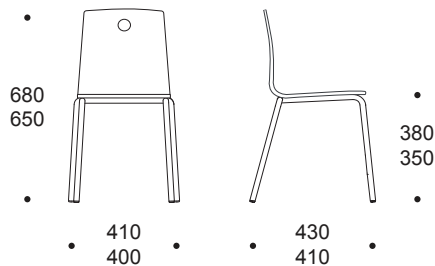

## 71 MINI WITH LAMINATE

Highly durable and modern chair for a playgroup or primary school.  
Available in seat heights 35 and 38 cm.

- \* material of the seat birch plywood
- \* seat and backrest covered with laminate
- \* frame Ø19mm
- \* frame covered with powder paint, tone RAL 9006
- \* felt glides
- \* hole in the backrest for a handgrip
- \* stackable
- \* weight 4,1 - 4,3 kg