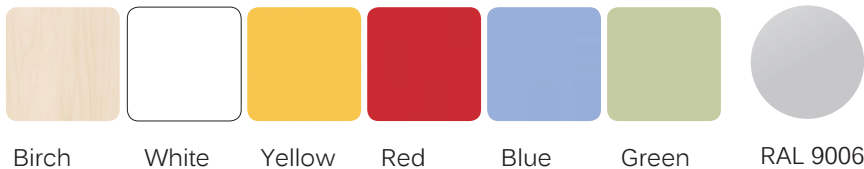

## 71 MINI WITH LAMINATE

Highly durable and modern chair for a playgroup or primary school.  
Available in seat heights 35 and 38 cm.

- \* material of the seat birch plywood
- \* seat and backrest covered with laminate
- \* frame Ø19mm
- \* frame covered with powder paint, tone RAL 9006
- \* felt glides
- \* hole in the backrest for a handgrip
- \* stackable
- \* weight 4,1 - 4,3 kg

**LAMINATE** is a surface material which is used on furniture details that demand high resistance. It is possible to choose among birch imitation laminate or colored laminate. Laminate is wearproof, durable to scratches and bumps. Surface is easy to clean. As laminate is sunfast, the colorful appearance of the chair stays changeless for years.

### STANDARD LAMINATES AND FRAME COLOUR

Birch

White

Yellow

Red

Blue

Green

RAL 9006