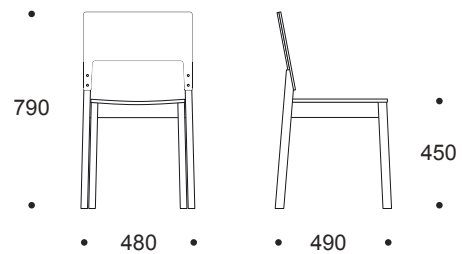

CHAIR 14

Wooden chair with charmingly simple and contemporary design in both.

Frame of the chair is made from solid birch. Seat and backrest birch plywood. Finished with a slightly white tone varnish, so the wood tone is naturally light birch. Legs include plastic floor glides. Chairs are stackable. Weight 5 kg.

In the same chair family as a "Mini" version are available children's chair with seat height 35 and 38cm and high children's chair "14 mini 50cm" with footrest.

ADDITIONAL OPTIONS

- finishing stained + varnished (MOQ 50 chairs)
- felt glides

OTHER CHAIRS OF THIS GROUP

Chair 14,
seat upholstered

Chair 14 with laminate

Children's chair
14 mini 38cm

High children's chair
14 mini 50cm

High children's chair
14 mini 50cm with armrest