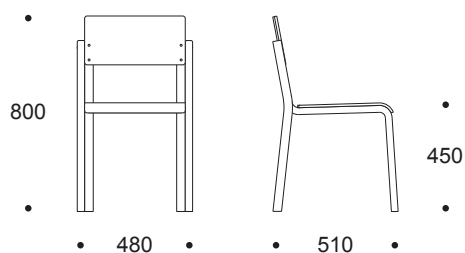

CHAIR 16, SEAT UPHOLSTERED

Light and tightly stackable wooden chair

- Material of the frame birch plywood
- Finished in natural polished varnish
- Seat upholstered
- Legs include plastic floor glides
- Stackable
- Weight 4,8 kg