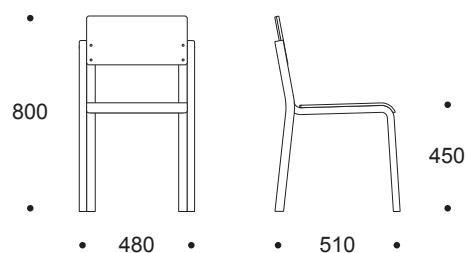

CHAIR 16, UPHOLSTERED

Light and tightly stackable wooden chair

- Material of the frame birch plywood
- Finished in natural polished varnish
- Seat and backrest upholstered
- Legs include plastic floor glides
- Stackable
- Weight 4,9 kg