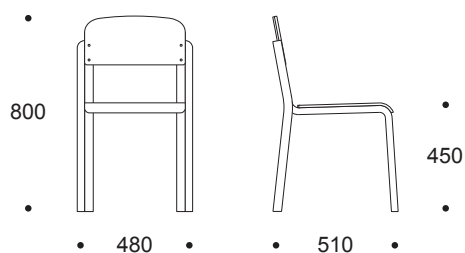

CHAIR 17, SEAT UPHOLSTERED

Light and tightly stackable wooden chair

- Material of the frame birch plywood
- Finished in natural polished varnish
- Seat upholstered
- Legs include plastic floor glides
- Stackable
- Weight 4,8 kg