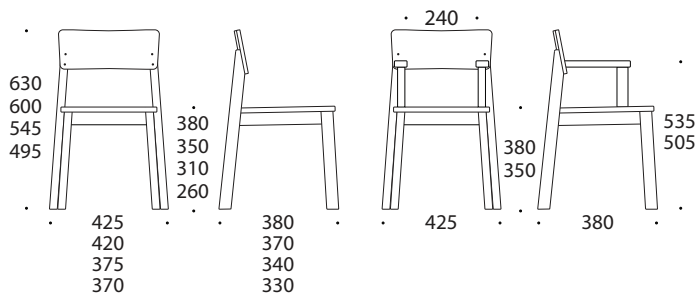

12 MINI

Chair 12 mini is tested according

- EN 1729-1:2015 including correction EN 1729-1:2015/AC:2016 Furniture – Chairs and tables for educational institutions – Part 1: Functional dimensions.
- EN 1729-2:2012+A1:2015 Furniture – Chairs and tables for educational institutions – Part 2: Safety requirements and test methods.

Stackable chair for a playgroup or primary school. Material birch solid wood and plywood. Available in seat height 26; 31; 35 and 38cm.

- frame birch solid wood, seat and backrest birch plywood
- wooden parts are finished in natural polished varnish
- plastic floor glides
- stackable
- weight 3-3,4 kg

ADDITIONAL OPTIONS

- armrests or/and safety bar (available for chairs with seat height 35 and 38cm)
- footrest (available for chairs with seat height 35 and 38cm)
- seat and back with laminate
- felt glides

12 mini
with armrest

12 mini
with laminate

Felt glides

Stackable

FIT WITH TABLE

Table 120x60; 120x80 cm,
height 46; 53; 59 or 64 cm