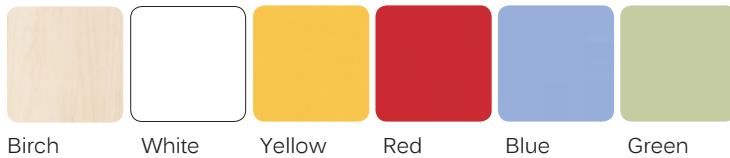

12 MINI 50 CM, WITH LAMINATE

High chair is suitable for children with different ages. Footrest of the chair is adjustable according to child height in 4 levels. Chair fit together with table in height 72 cm.

- * frame birch solid wood; seat and backrest birch plywood
- * wooden parts are finished in natural polished varnish
- * seat and backrest with laminate
- * height adjustable footrest (4 levels)
- * plastic floor glides
- * chair can be hung under a table (accessory of tables)
- * stackable
- * weight 4,3 kg

PIXNER STANDARD LAMINATES

Birch White Yellow Red Blue Green

LAMINATE is a surface material which is used on furniture details that demand high resistance.

Children's chair has laminated backrest and seat. It is possible to choose among birch imitation laminate or colored laminate. Laminate is wearproof, durable to scratches and bumps. Surface is easy to clean. As laminate is sunfast, the colorful appearance of the chair stays changeless for years.