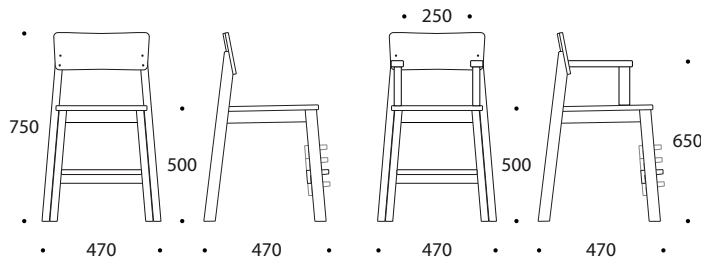

12 MINI 50 CM, WITH LAMINATE

High chair is suitable for children with different ages. Footrest of the chair is adjustable according to child height in 4 levels. Chair fit together with table in height 72 cm.

- * frame birch solid wood; seat and backrest birch plywood
- * wooden parts are finished in natural polished varnish
- * seat and backrest with laminate
- * height adjustable footrest (4 levels)
- * plastic floor glides
- * chair can be hung under a table (accessory of tables)
- * stackable
- * weight 4,3 kg

PIXNER STANDARD LAMINATES

Birch White Yellow Red Blue Green

LAMINATE is a surface material which is used on furniture details that demand high resistance.

Children's chair has laminated backrest and seat. It is possible to choose among birch imitation laminate or colored laminate. Laminate is wearproof, durable to scratches and bumps. Surface is easy to clean. As laminate is sunfast, the colorful appearance of the chair stays changeless for years.

12 mini 50cm, seat and back with natural birch veneer

12 mini 50cm, with safety bar

12 mini 50cm, with armrest

Chair can be hung under a table

Stackable