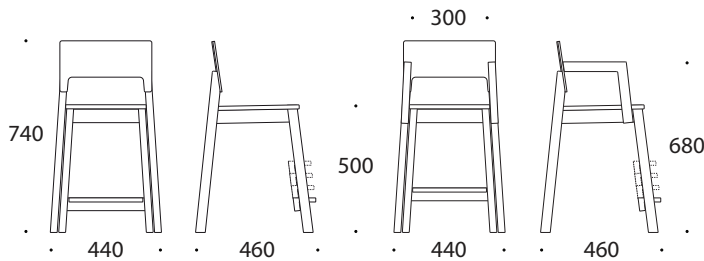

14 MINI 50CM WITH LAMINATE

High chair is suitable for children with different ages. Footrest of the chair is adjustable according to child height in 4 levels. Chair fit together with table in height 72 cm.

- frame birch solid wood; seat and backrest birch plywood
- wooden parts are finished in natural polished varnish
- seat and backrest with laminate
- height adjustable footrest (4 levels)
- plastic floor glides
- stackable
- weight 4,3kg

PIXNER STANDARD LAMINATES

OTHER PRODUCTS OF THIS GROUP

Table 120x60 H72 cm, solid wood legs

14 mini 50cm with safetybar

14 mini 50cm with armrest

14 mini 50cm