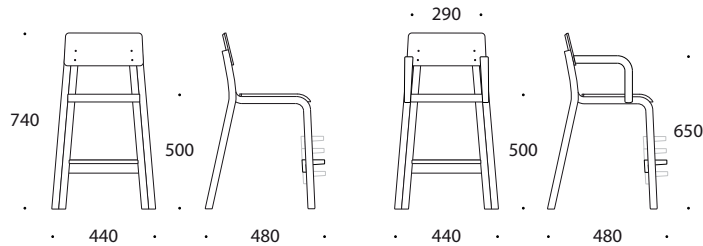

16 MINI 50 CM, WITH LAMINATE

High chair is suitable for children with different ages. Footrest of the chair is adjustable according to child height. Chair is suitable for table height 72cm.

- * material birch plywood
- * finished in natural polished varnish
- * seat and backrest covered with laminate
- * height adjustable footrest (4 levels)
- * plastic floor glides
- * stackable
- * weight 4,0 kg (with armrest 4,6 kg)

Height adjustable footrest
4 levels

Stackable

ADDITIONAL OPTIONS

- * with armrest (NB! Armchair is not stackable)
- * felt floor glides

OTHER PRODUCTS OF THIS GROUP

16 mini 50cm

Adult chair 16,
seat upholstered

Tables 120x60 H72 cm,
120x80 H72 cm,
birch laminate

Semi-circle or trapezoid
120x60 H72 cm,
birch laminate