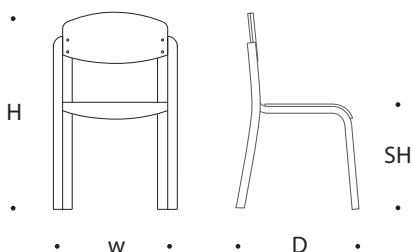

18 MINI

Comfortable and light chair for a playgroup or nursery school.
Available in seat heights 21; 26; 31; 35 and 38 cm.

- * material birch plywood
- * finished in natural polished varnish
- * felt or plastic floor glides
- * stackable
- * weight 2,3-2,6 kg

ADDITIONAL OPTIONS

- * with armrest
- * seat and back with laminate
- * felt floor glides

WHY PREFER THIS CHILDREN'S CHAIR?

- there isn't any sharp corners – it's child friendly
- very stable
- strong
- easy to clean
- stackable

TABLE OF DIMENSIONS (MM). CHILD'S GROWTH, SUITABLE SEAT HEIGHT AND GENERAL DIMENSIONS OF CHAIRS

Child's growth	Seat height (SH)	Height (H)	Width (W)	Depth (D)
1330-1590	380	650	370	410
1190-1420	350	620	370	400
1080-1210	310	540	340	340
930-1160	260	490	340	320
800-950	210	400	300	280

OTHER PRODUCTS OF THIS GROUP

18 MINI WITH LAMINATE

18 MINI 50CM

18 MINI 50CM,
WITH LAMINATE

Children's TABLE, available in
various profiles and sizes