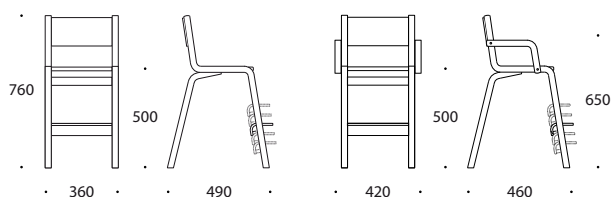

60 MINI 50 CM, WITH LAMINATE

High chair is suitable for children with different ages. Footrest of the chair is adjustable according to child height. Chair is suitable for table height 72cm.

- * material birch plywood
- * finished in natural polished varnish
- * seat and backrest covered with laminate
- * height adjustable footrest (5 levels)
- * plastic floor glides
- * chair can be hung under a table (accessory of tables)
- * weight 4,5 kg

DIMENSIONS

ADDITIONAL OPTIONS

- * chair can be hung under a table (accessory of tables)
- * with armrest (Armchair is not hangable under a table!)
- * felt floor glides

LAMINATE is a surface material which is used on furniture details that demand high resistance.

Chair can be hung under a table

60 mini 50cm, with armrest

PIXNER STANDARD LAMINATES

OTHER PRODUCTS OF THIS GROUP

Adult chair 16, seat upholstered

Table 120x60 H72 cm, birch laminate, with hangers of chairs

Semi-circle table 120x60 H72 cm, birch laminate