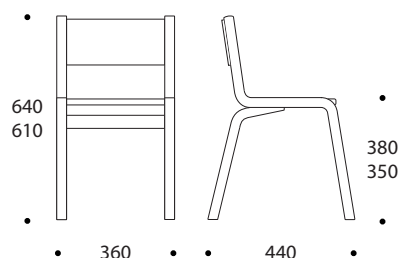

60 MINI WITH LAMINATE

Comfortable children's chair for a playgroup or nursery school.

Material birch plywood. Seat and backrest covered with laminate. Round corners provide additional safety. Available in seat heights 35 and 38 cm.

ADDITIONAL OPTIONS

- * with armrest
- * felt glides

60 mini, with armrest

LAMINATE is a surface material which is used on furniture details that demand high resistance.

Children's chair has laminated backrest and seat. It is possible to choose among birch imitation laminate or colored laminate. Laminate is wearproof, durable to scratches and bumps. Surface is easy to clean. As laminate is sunfast, the colorful appearance of the chair stays changeless for years.

Children's table
120x60 H 64; 59 cm,
with birch laminate

Semi-circle table
120x60 H64; 59 cm,
with birch laminate

60 MINI

60 MINI 50CM,
WITH LAMINATE