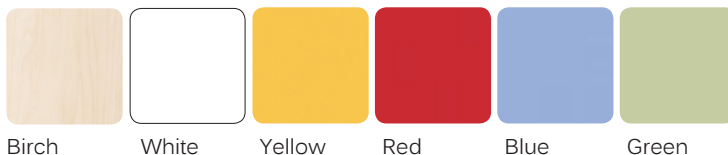

60 MINI WITH LAMINATE

Comfortable children's chair for a playgroup or nursery school.

Material birch plywood. Seat and backrest covered with laminate. Round corners provide additional safety. Available in seat heights 35 and 38 cm.

ADDITIONAL OPTIONS

- * with armrest
- * felt glides

60 mini, with armrest

LAMINATE is a surface material which is used on furniture details that demand high resistance.

Children's chair has laminated backrest and seat. It is possible to choose among birch imitation laminate or colored laminate. Laminate is wearproof, durable to scratches and bumps. Surface is easy to clean. As laminate is sunfast, the colorful appearance of the chair stays changeless for years.

PIXNER STANDARD LAMINATES

Birch White Yellow Red Blue Green

WHY PREFER THIS CHILDREN'S CHAIR?

- * easy to clean
- * there isn't any sharp corners - it's child friendly
- * stable
- * strong

OTHER PRODUCTS OF THIS GROUP